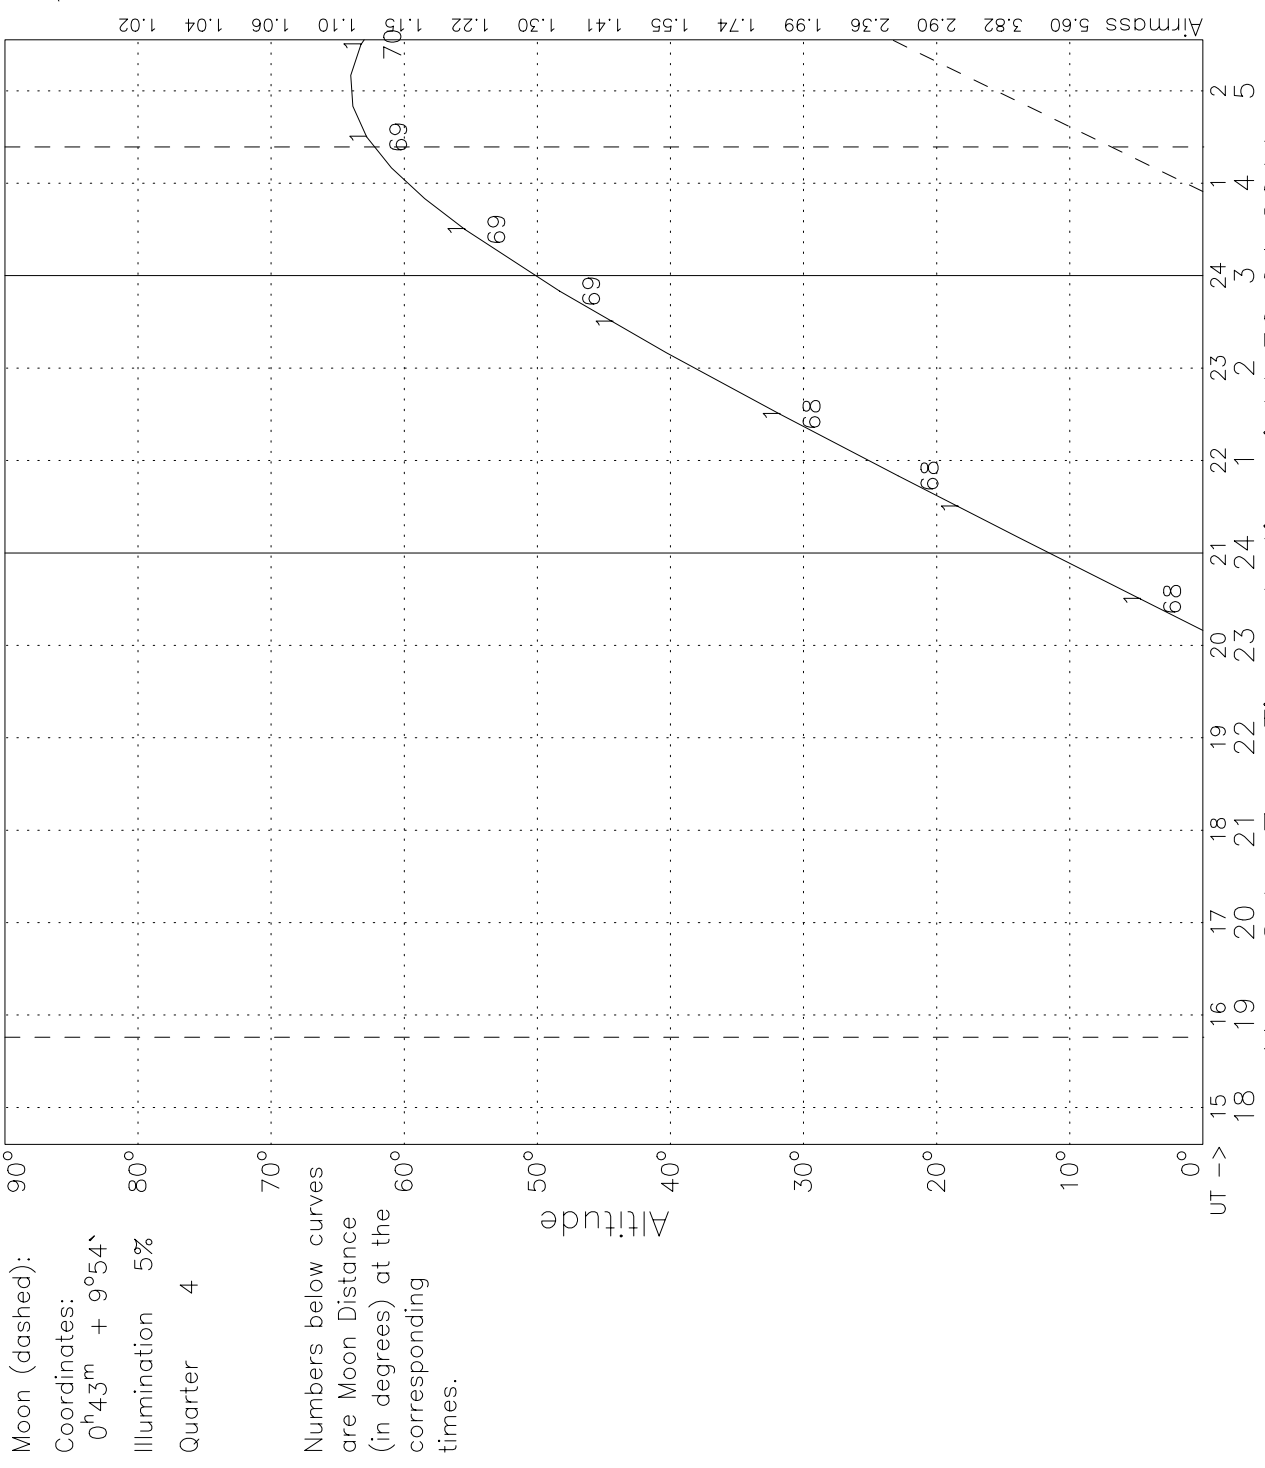

Altitudes, site coordinates 50.6879E -3.2198, 100 m above sea level

LST ---> 9^h55^m 10^h55^m 11^h56^m 12^h56^m 13^h56^m 14^h56^m 15^h56^m 16^h56^m 17^h57^m 18^h57^m
 S.set Twil 14^h35^m 15^h45^m
 S.rise Twil 1^h23^m 2^h33^m

List of objects:

1 HD1897 20^h 0^m +22°42'

Moon (dashed):
 Coordinates:
 0^h43^m + 9°54'
 Illumination 5%
 Quarter 4

Numbers below curves
 are Moon Distance
 (in degrees) at the
 corresponding
 times.

Mean Solar Zone Time, starting night 30 04 2011